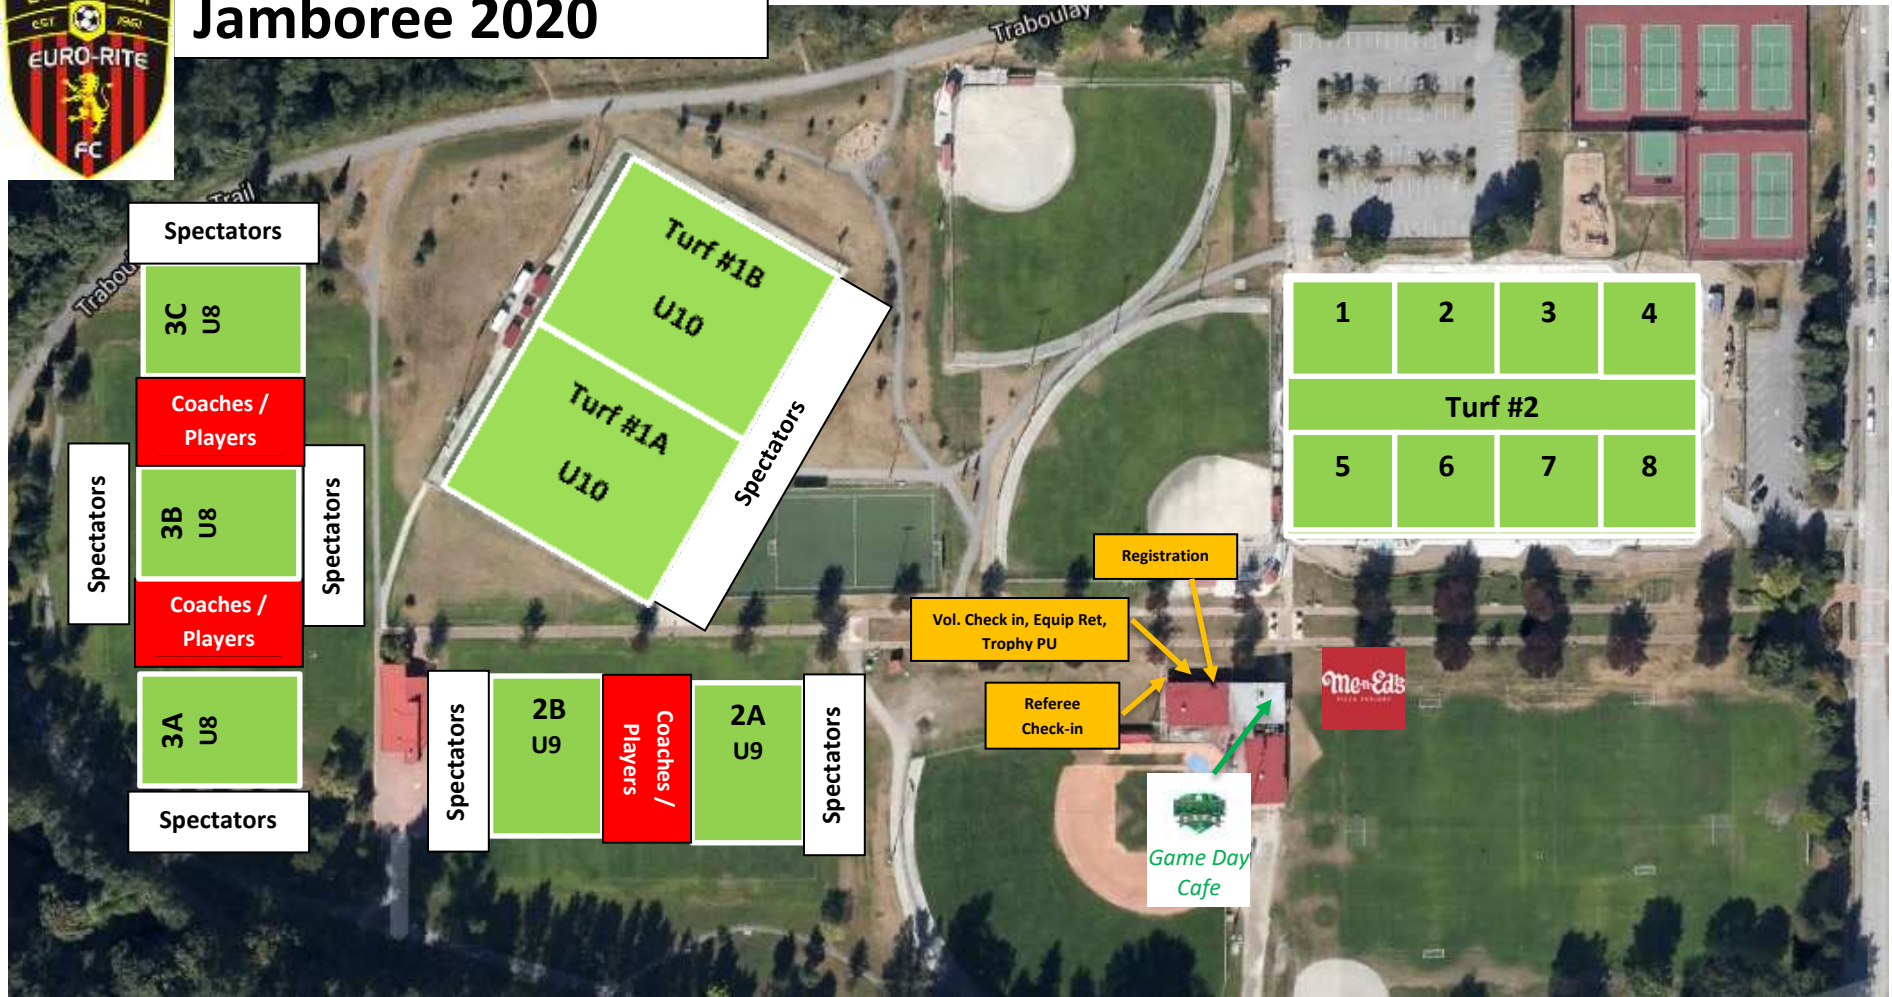

Jamboree 2020

TURF FIELDS:

- ONLY PLAYERS AND COACHES ALLOWED INSIDE THE FENCED AREA OF THE TURF
- NO FOOD OR DRINKS ON FIELD (Only Water)
- ABSOLUTELY NO PETS ON TURF

Don't Forget to register onsite for next season!